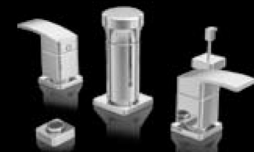

LAVATORY

Vessel
T40-DF0C

Single Control
T42-DF0C

Widespread
T49-DF0C

Wallmount
T49-DF1C

All lavatory faucets meet EPA Watersense standards.

TUB/SHOWER

4-Hole Roman Tub
RT6-4DFC

3-Hole Roman Tub
RT6-3DFC

Shower Only
R89-7DFC

Tub Shower
R89-8DFC

HANDHELD /
BIDET

Handheld Shower
016-2DFC

Bidet
023-DFXC

Available Finishes

Polished
Chrome

Brushed
Nickel